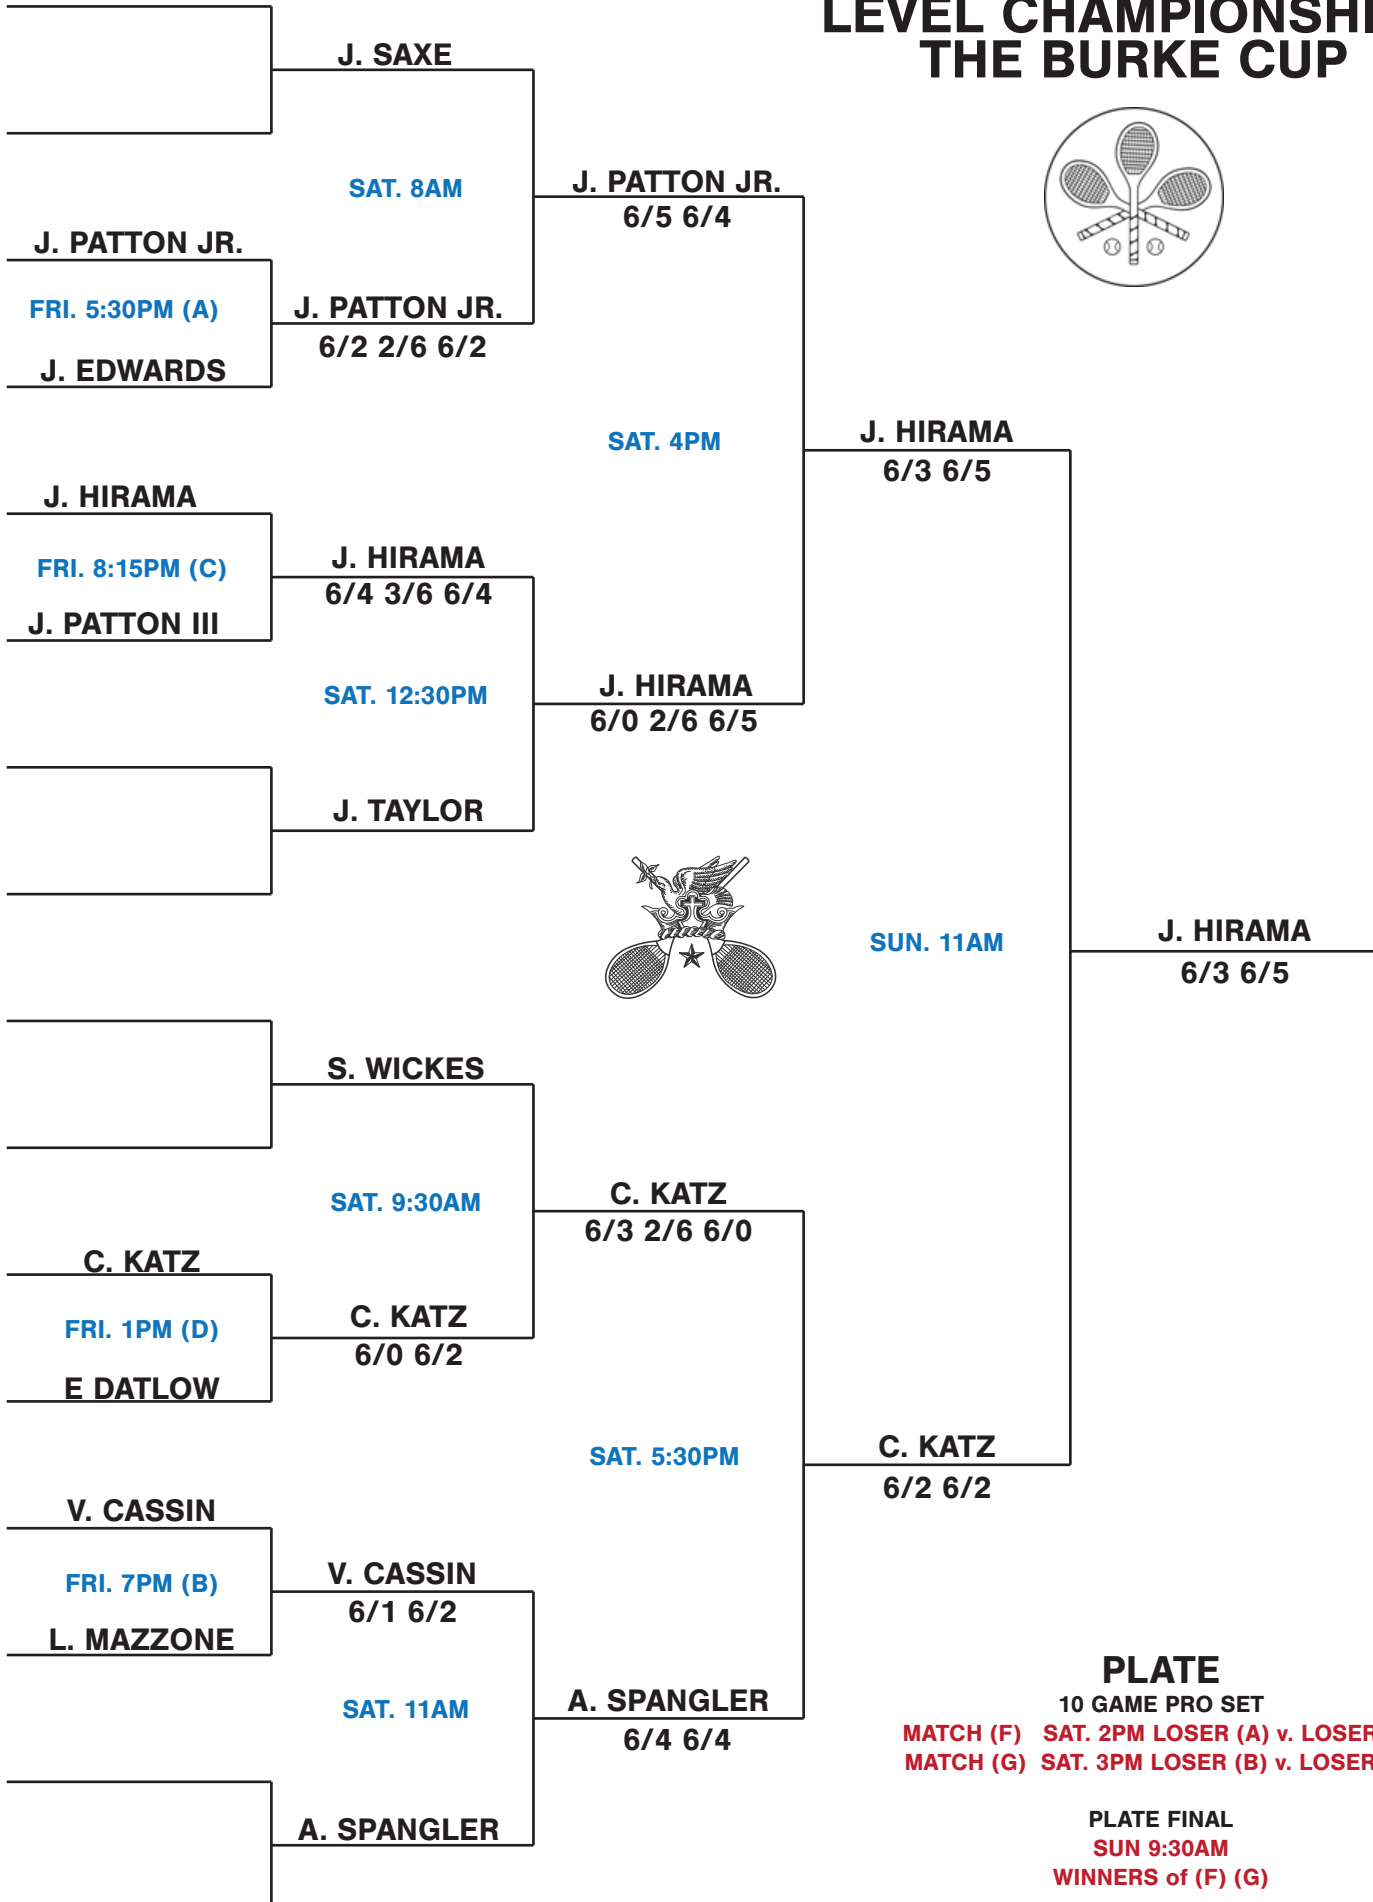

USCTA LEVEL CHAMPIONSHIPS THE BURKE CUP

PLATE

10 GAME PRO SET

MATCH (F) SAT. 2PM LOSER (A) v. LOSER (C)
MATCH (G) SAT. 3PM LOSER (B) v. LOSER (D)

PLATE FINAL

SUN 9:30AM

WINNERS of (F) (G)